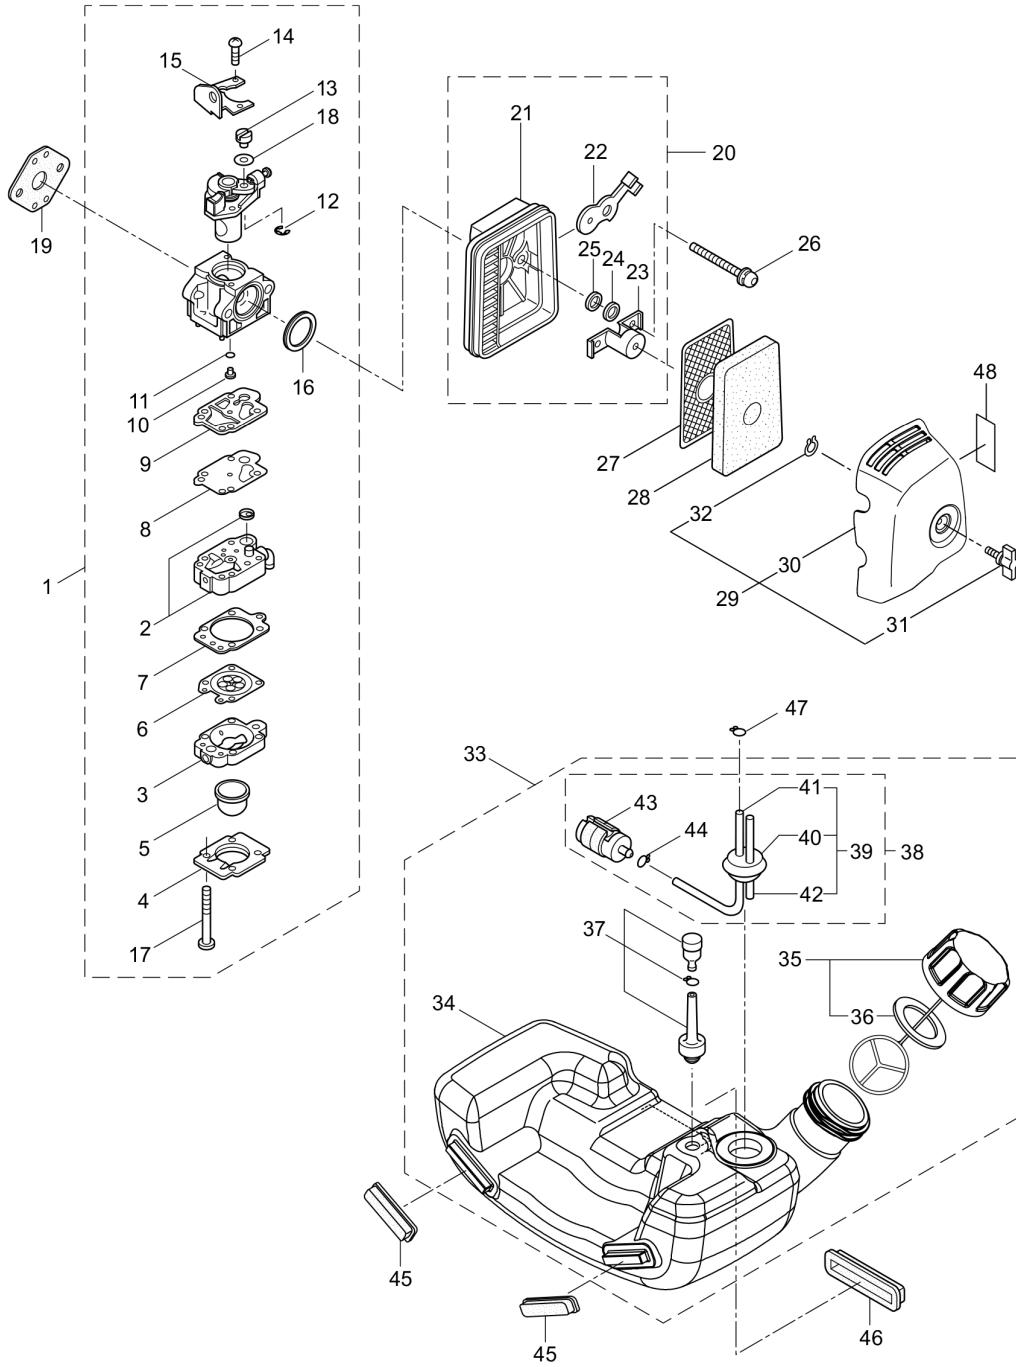

4. BC421H-RS
CARBURETOR, FUEL TANK

Status	Position	Parts Number	Parts Name	Unit Quantity	Lot Order Quantity	Remarks		Maker code
	1	284103	CARBURETOR ASSY	1		Incl.2-18 New gasket required		
	2	263739	CARBURETOR BODY	1				
	3	262991	PURGE BODY	1				
	4	262992	COVER	1				
	5	261874	PRIMER	1				
	6	283905	DIAPHRAGM METERRING	1				
	7	262993	GASKET	1				
	8	262994	DIAPHRAGM	1				
	9	282576	GASKET	1				
	10	281486	JET	1				
	11	261871	O-RING	1				
	12	261876	RING	1				
	13	261658	SWIVEL	1				
	14	261875	SCREW	2				
	15	264677	BRACKET	1				
	16	261657	PACKING	1				
	17	262996	SCREW	4	5			
	18	264678	WASHER	1	5			
	19	262587	GASKET	1				
	20	263987	AIR FILTER BODY ASSY	1		Incl.21-25		
	21	263338	AIR FILTER BODY	1				
	22	267934	CHOKE	1				
	23	263342	STAY	1				
	24	263345	PACKING	1	5	7.2x11xt1.3		
	25	263942	WASHER	1	5	7.2x12xt0.15		
	26	262720	CAP SCREW	2	5	M5x55		
	27	262727	SCREEN	1				
	28	262643	FOAM ELEMENT	1				
	29	277847	COVER ASSY	1		Incl.30-32		
	30	277848	CLEANER COVER	1				
	31	281438	KNOB	1				
	32	261734	SNAP RING	1	5	#5		
	33	277812	TANK ASSY	1		Incl.34-44		
	34	277831	FUEL TANK	1				
	35	275306	FUEL TANK CAP ASSY	1		Incl.36		
	36	274875	PACKING	1				
	37	261696	BREATHER ASSY	1				
	38	262645	PIPE ASSY	1		Incl.39-44		
	39	262646	PIPE ASSY	1		Incl.40-42		
	40	261115	GROMMET	1				
	41	262649	FUEL PIPE	1				
	42	263038	RETURN PIPE	1		3x6x85L