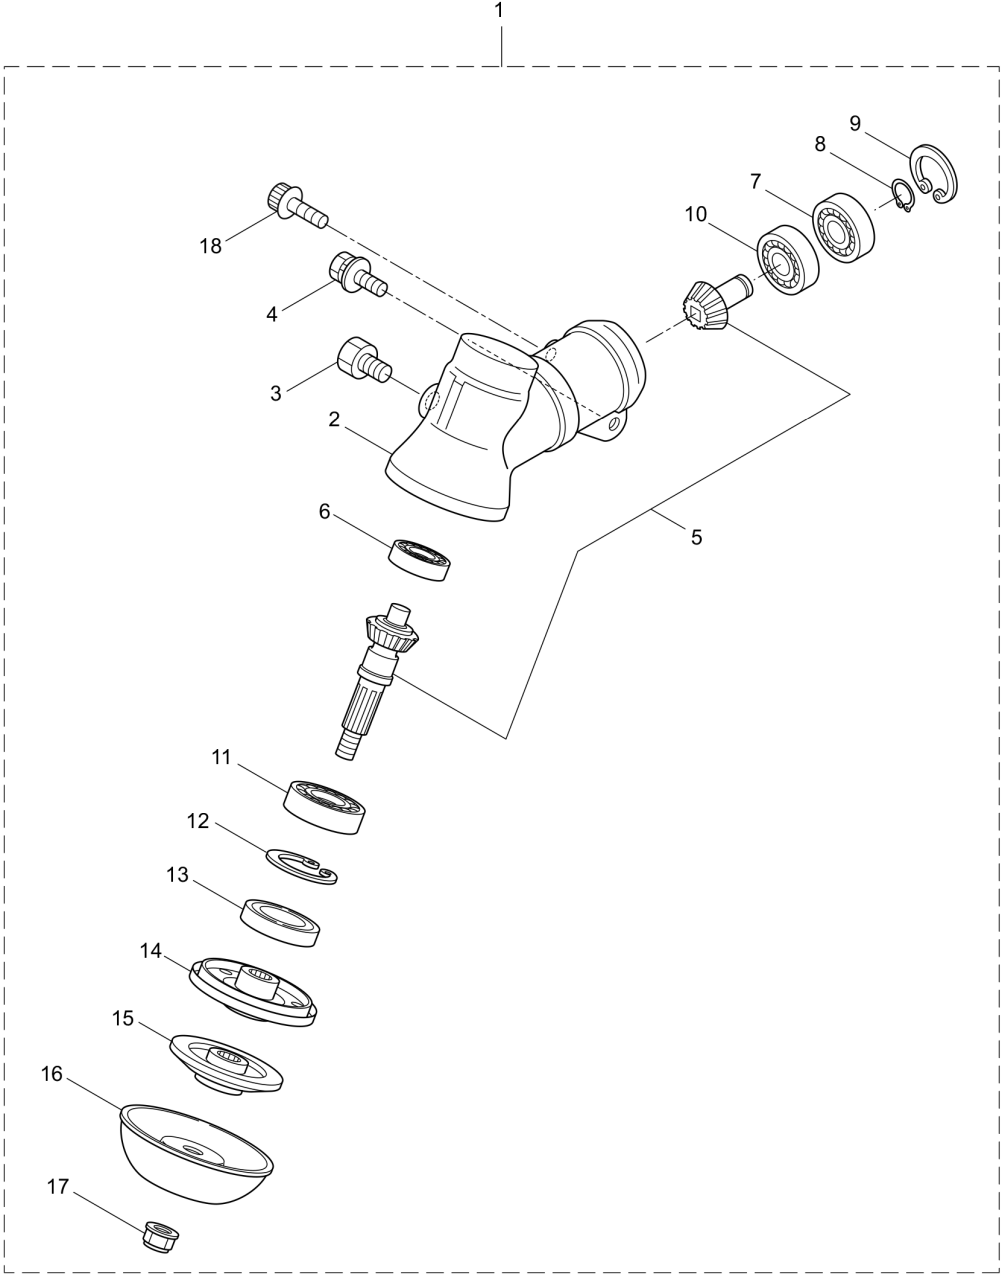

2. BC421H-RS
GEARCASE

Status	Position	Parts Number	Parts Name	Unit Quantity	Lot Order Quantity	Remarks	Maker code
	1	234835	GEAR CASE	1		Incl.2-18	
	2	232833	GEAR CASE	1			
	3	234109	BOLT	1	5	M8x8	
	4	217134	BOLT	1		M6x30	
	5	234349	GEAR SET	1			
	6	014490	BEARING 6000	1		#6000	
	7	106933	BEARING 6000Z	1		#6000Z	
	8	014210	SNAP RING	1	5	#10	
	9	054676	RING SNAP	1	5	#26	
	10	014490	BEARING 6000	1		#6000	
	11	012544	BEARING	1		#6202	
	12	012380	SNAP RING	1		#35	
	13	232049	OIL SEAL	1		D21355	
	14	232322	BRACKET A	1			
	15	232052	BRACKET B	1			
	16	230849	NUT COVER	1			
	17	232920	NUT	1		M10x1.25	
	18	217135	BOLT	1		M6x10