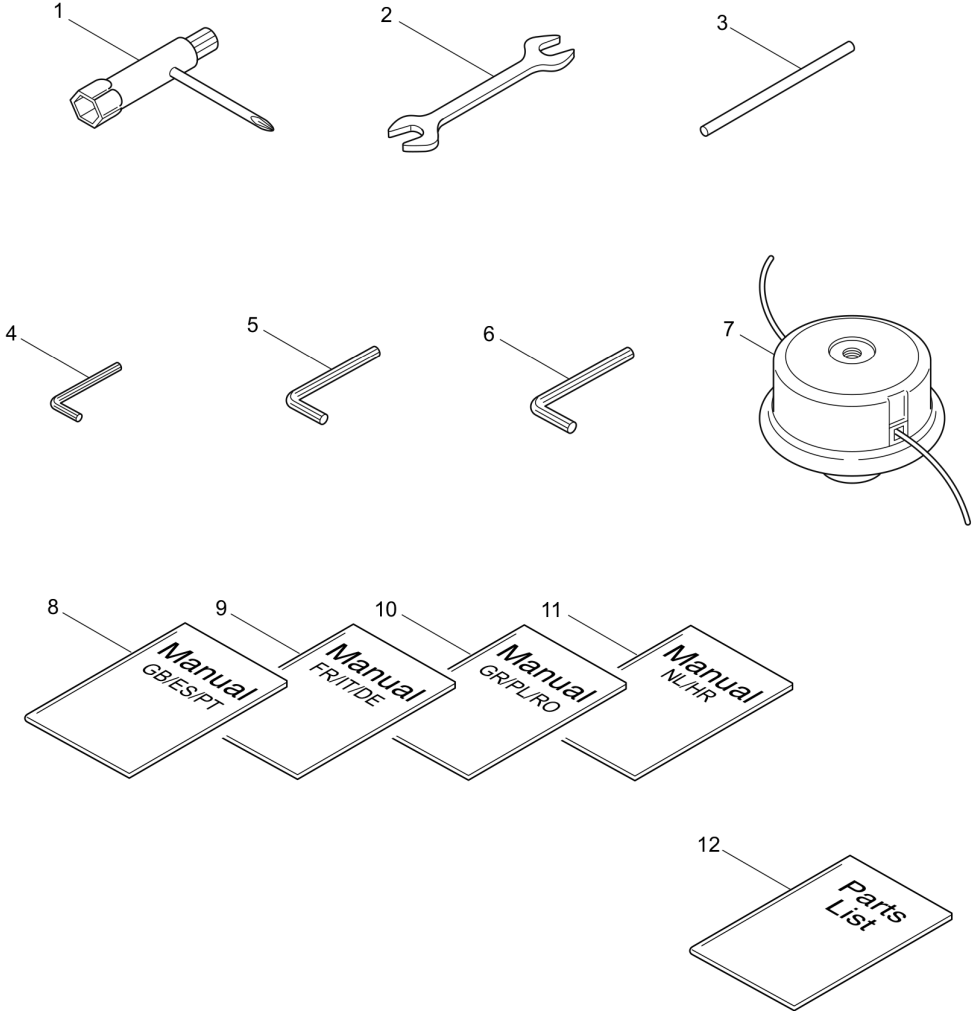

5. BC421H-RS
ACCESSORIES

Status	Position	Parts Number	Parts Name	Unit Quantity	Lot Order Quantity	Remarks		Maker code
	1	228008	BOX SPANNER	1		17x19x(+)		
	2	054756	DOUBLE ENDED SPANNER	1		10x13		
	3	212300	LEVER HANDLE	1		6x100L		
	4	219431	SPANNER	1		3mm		
	5	219432	WRENCH	1		4mm		
	6	219433	WRENCH	1		5mm		
	7	234860	NYLON HEAD (L)5	1				
	8	239863	INSTRUCTION MANUAL	1		GB/ES/PT		
	9	239864	INSTRUCTION MANUAL	1		FR/IT/DE		
	10	239865	INSTRUCTION MANUAL	1		GR/PL/RO		
	11	239866	INSTRUCTION MANUAL	1		NL/HR		
	12	524437	PARTS LIST	1		BC421H-RS