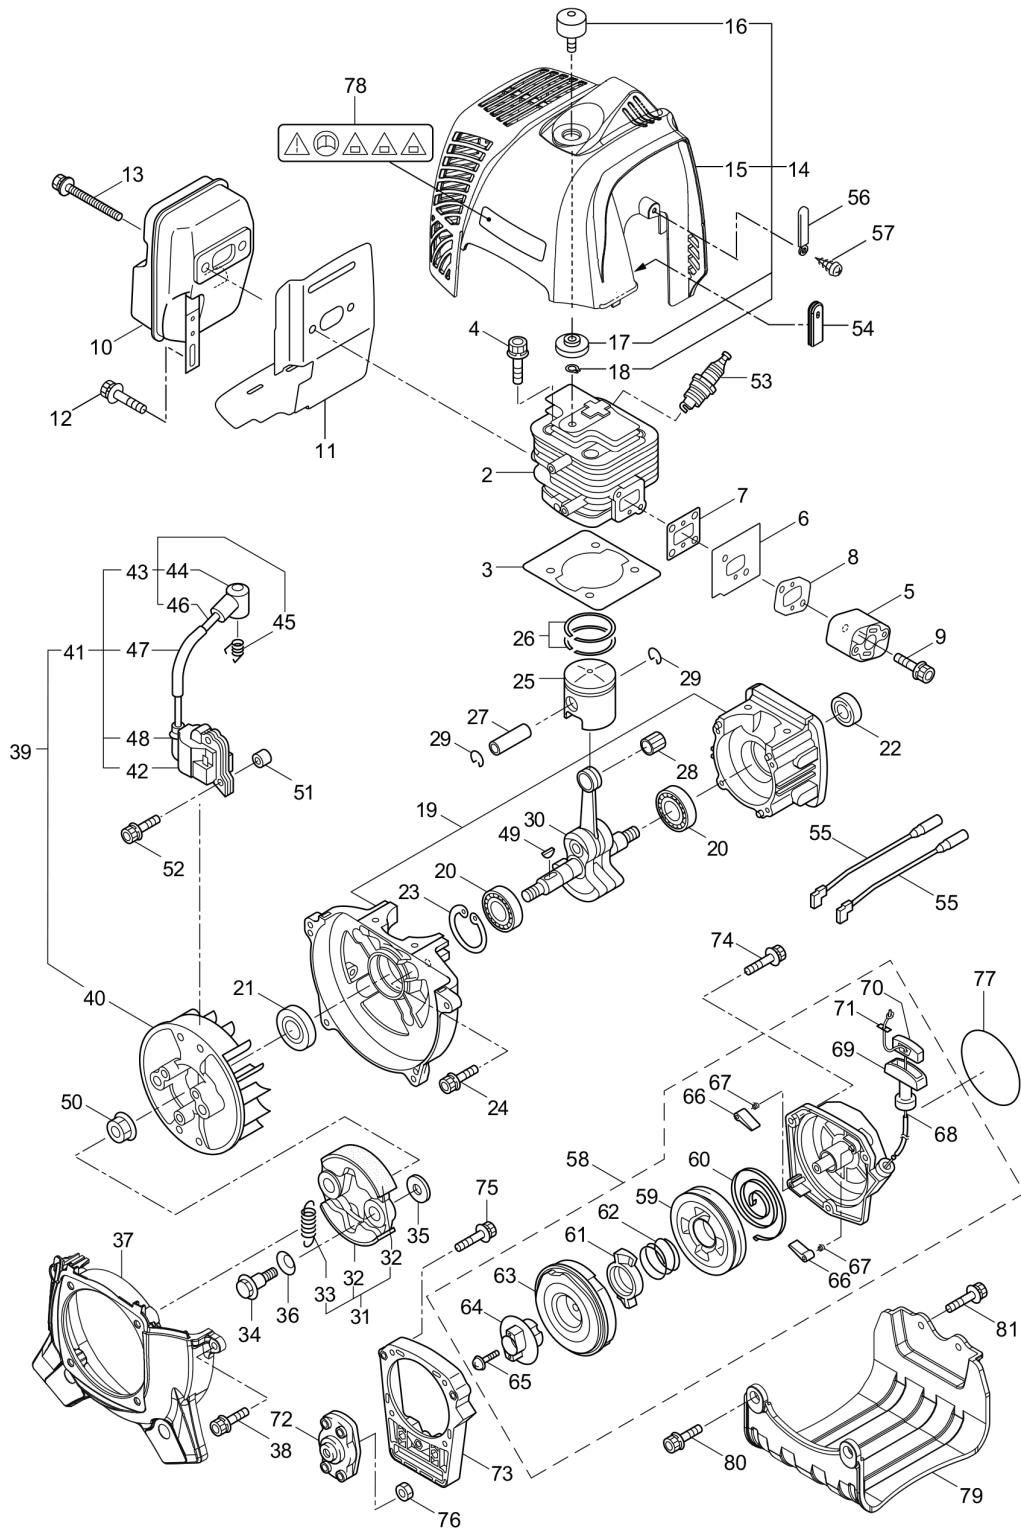

3. BC421H-RS ENGINE

Status	Position	Parts Number	Parts Name	Unit Quantity	Lot Order Quantity	Remarks		Maker code
	1	875107	AE420/129	1		AE420/129		
	2	262544	CYLINDER	1		New gasket required		
	3	262546	GASKET	1	5			
	4	261246	CAP SCREW	4	5	M5x25		
	5	262548	INSULATOR ASSY	1		New gasket required		
	6	277806	DIVIDER	1				
	7	262790	GASKET	1				
	8	277807	GASKET	1				
	9	265924	CAP SCREW	2	5	M5x25		
	10	276379	MUFFLER COMPLETE	1				
	11	276378	GASKET	1				
	12	261607	CAP SCREW	1	5	M5x16		
	13	262687	CAP SCREW	2		M6x65		
	14	276600	TOP COVER ASSY	1		Incl.15-18		
x	15	275316	TOP COVER	1				
	16	285843	KNOB BOLT	1				
	17	262689	SPACER	1				
	18	262690	SNAP RING	1		#6		
	19	262558	CRANK OUTER	1				
	20	262658	BEARING 6202 C3	2		#6202C3		
	21	262660	OIL SEAL	1		TC15357		
	22	262565	OIL SEAL	1		ISCD15257		
	23	012380	SNAP RING	1		#35		
	24	261999	CAP SCREW	4	5	M5x40		
	25	281299	PISTON	1				
	26	262476	PISTON RING	2		(2)Required		
	27	262749	PISTON PIN	1				
	28	262659	NEEDLEBEARING KTV111414EGX01B2	1		KTV111414EG01B2		
	29	262479	CLIP PISTON	2				
	30	280534	SHAFT COMPLE	1				
	31	262577	CLUTCH ASSY	1		Incl.32,33		
	32	282624	CLUTCHSHOE	2		(2)required		
	33	263615	SPRING	1				
	34	282321	CLUTCH BOLT	2		M8x1.25		
	35	262683	WASHER	2	5	8x22xt1.2		
	36	262682	WAVE WASHER	2	5			
	37	275230	FAN COVER	1				
	38	261250	CAP SCREW	2	5	M5x20		
	39	267576	ROTOR ASSY	1		Incl.40-48		
	40	264673	ROTOR	1				
	41	267579	IGNITION COIL ASSY	1		Incl.42-48		
	42	267572	COIL	1