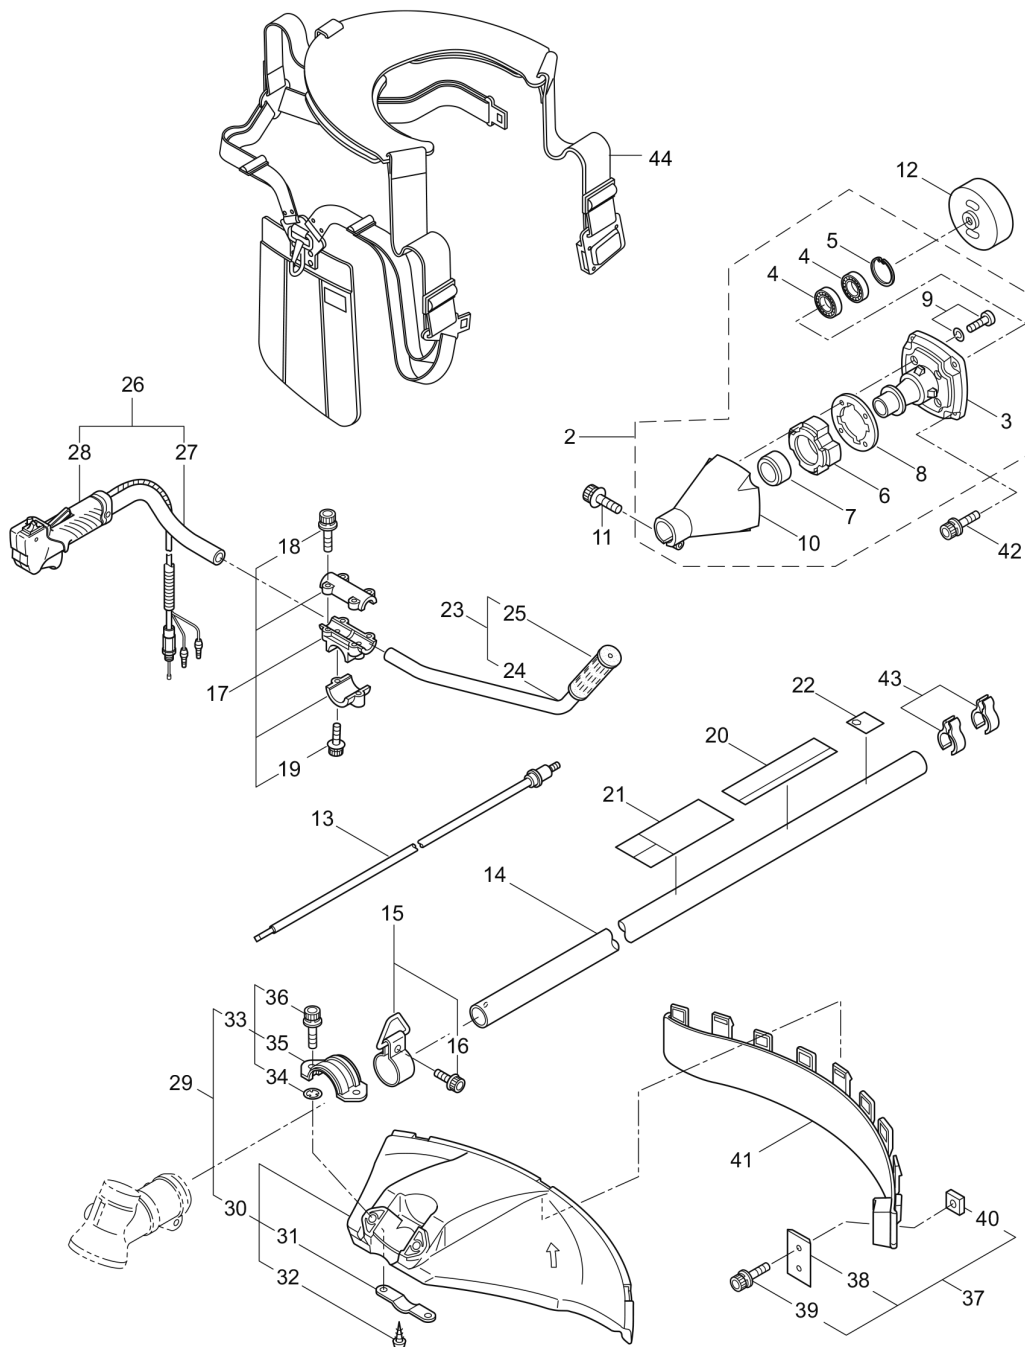

PARTS LIST

BC421H-RS

CONTENTS

1. MAIN BODY	1 ~ 2
2. GEARCASE	3 ~ 4
3. ENGINE	5 ~ 8
4. CARBURETOR, FUEL TANK	9 ~ 12
5. ACCESSORIES	13 ~ 14

2018. 07.

MARUYAMA

P/N 524437-2

1. BC421H-RS
MAIN BODY

Status	Position	Parts Number	Parts Name	Unit Quantity	Lot Order Quantity	Remarks		
	1	364706	BC421H-RS(EU01)	1				
	2	234162	CLUTCH CASE ASSY	1		Incl.3-10		
	3	234143	CASE BEARING	1				
	4	140474	BEARING 6202 ZZ	2		#6202ZZ		
	5	012380	SNAP RING	1		#35		
	6	217045	BUFFER	1				
	7	217046	BUFFER	1				
	8	217047	WASHER	1				
	9	092033	SCREW	4	10	M5x15		
	10	227728	OUTER TUBE ADAPTER	1				
	11	217134	BOLT	1		M6x30		
	12	211203	CLUTCH DRUM	1				
	13	217897	DRIVE SHAFT	1				
	14	217900	OUTER PIPE	1				
	15	231887	HANGING BRACKET ASSY	1		Incl.16		
	16	261762	SCREW	1		M5x14		
	17	231888	HANDLE BRACKET	1		Incl.18,19		
	18	217138	BOLT	4		M6x25		
	19	217134	BOLT	2		M6x30		
	20	239859	NAME PLATE	1		BC421H-RS		
	21	223188	CAUTION MARK	1				
	22	228207	LABEL	1				
	23	228398	HANDLE A ASSY	1		Incl.24,25		
	24	228399	HANDLE	1				
	25	226512	GRIP	1				
	26	229762	HANDLE ASSY-LEFT	1		Incl.27,28		
	27	228401	HANDLE	1				
	28	229763	Throttle Lever Assy (229763)	1				
	29	232092	SAFETY COVER	1		Incl.30-36		
	30	231262	SAFETY COVER	1		Incl.31,32		
	31	237364	THREADED BRACKET	1				
	32	221580	SCREW	1	10	4x8		
	33	232093	BRACKET	1		Incl.34-36		
	34	231704	WASHER	2		6x13xt1.0		
	35	223179	BRACKET	1				
	36	220632	CAP SCREW	2		M6x30		
	37	231882	CUTTER ASSY	1		Incl.38-40		
	38	230747	CORD CUTTER	1				
	39	261250	CAP SCREW	1	5	M5x20		
	40	228325	SQUARE NUT	1				
	41	230748	EXTENSION	1				
	42	219113	CAP SCREW	4		M6x20		
	43	219161	WIRE GUIDE	2				